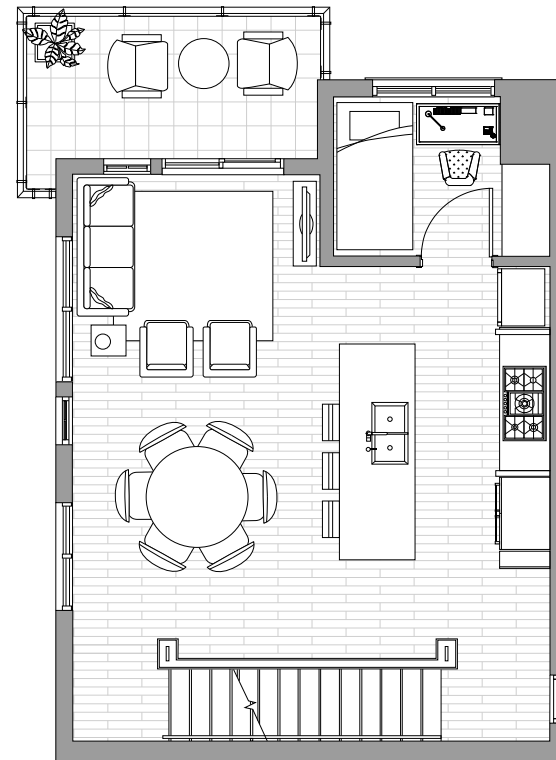

A5

2789 ALAMEIN

2 BEDROOM + DEN + STORAGE

INTERIOR: 1333 SF

EXTERIOR: 76 SF

STORAGE: 198 SF

TOTAL: 1607 SF

WESTBURY

ARBUTUS RIDGE

LEVEL 1

LEVEL 2

LEVEL 3