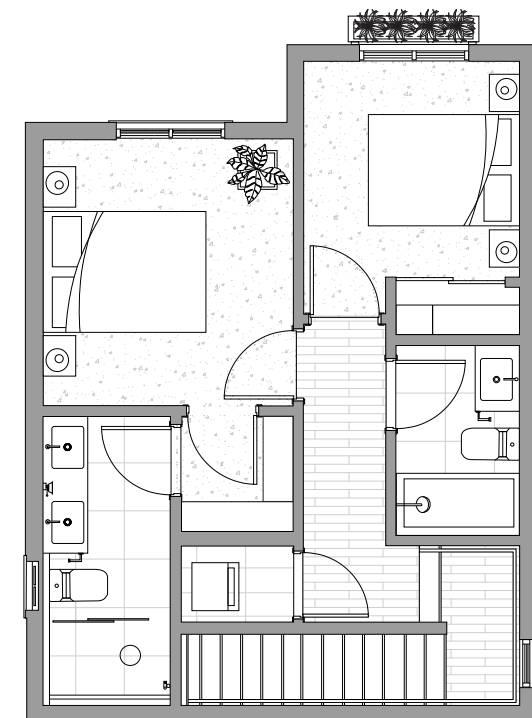

# A5

2789 ALAMEIN

2 BEDROOM + DEN + STORAGE

INTERIOR: 1333 SF

EXTERIOR: 76 SF

STORAGE: 198 SF

TOTAL: 1607 SF

# WESTBURY

ARBUTUS RIDGE

LEVEL 1

LEVEL 2

LEVEL 3