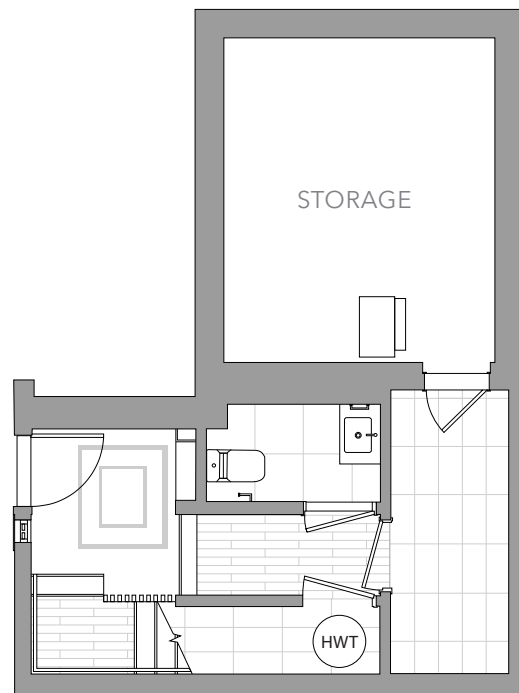

A5

2789 ALAMEIN

2 BEDROOM + DEN + STORAGE

INTERIOR: 1333 SF

EXTERIOR: 76 SF

STORAGE: 198 SF

TOTAL: 1607 SF

WESTBURY

ARBUTUS RIDGE

LEVEL 1